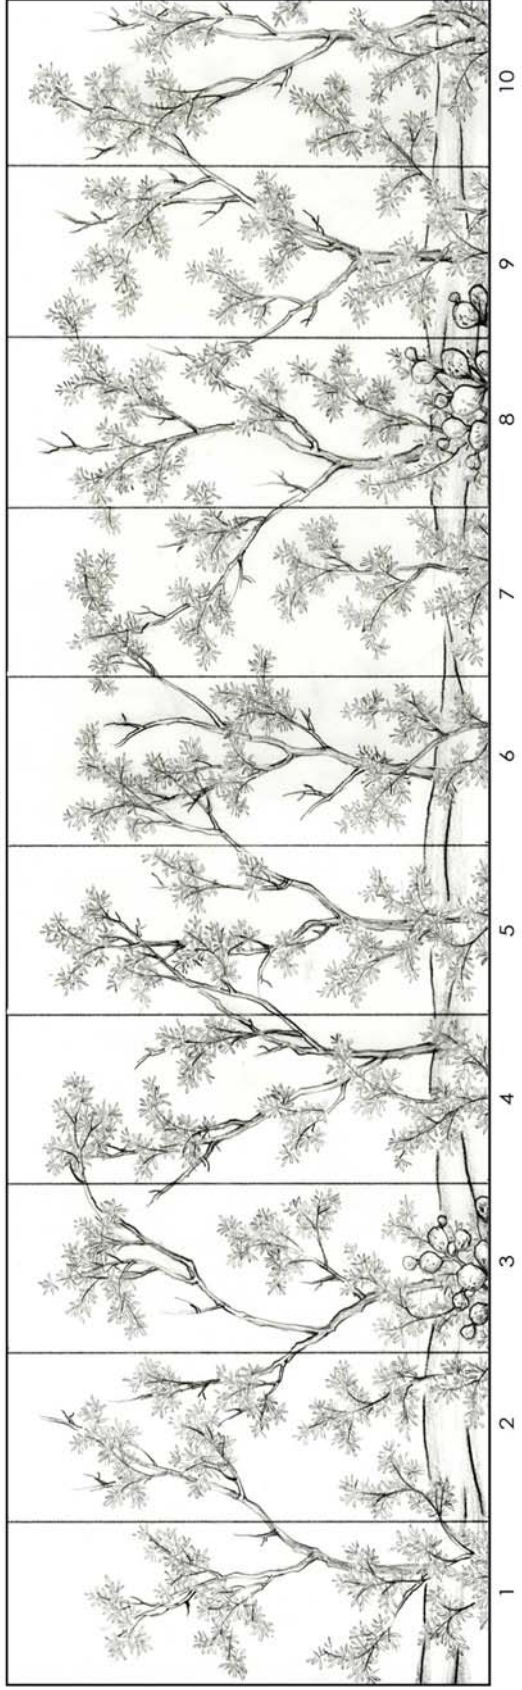

STARK®

CARPET FABRIC WALLCOVERING FURNITURE

RATEAU FOREST
CLASSIC ESTATES COLLECTION

STARK

CARPET FABRIC WALLCOVERING FURNITURE

RATEAU FOREST
CLASSIC ESTATES COLLECTION

979 THIRD AVENUE NEW YORK, NY 10002 T-212.752-9000 F-212.752-9013 E-HANDPAINTEDSCENICMURALDEPT@STARKCARPET.COM