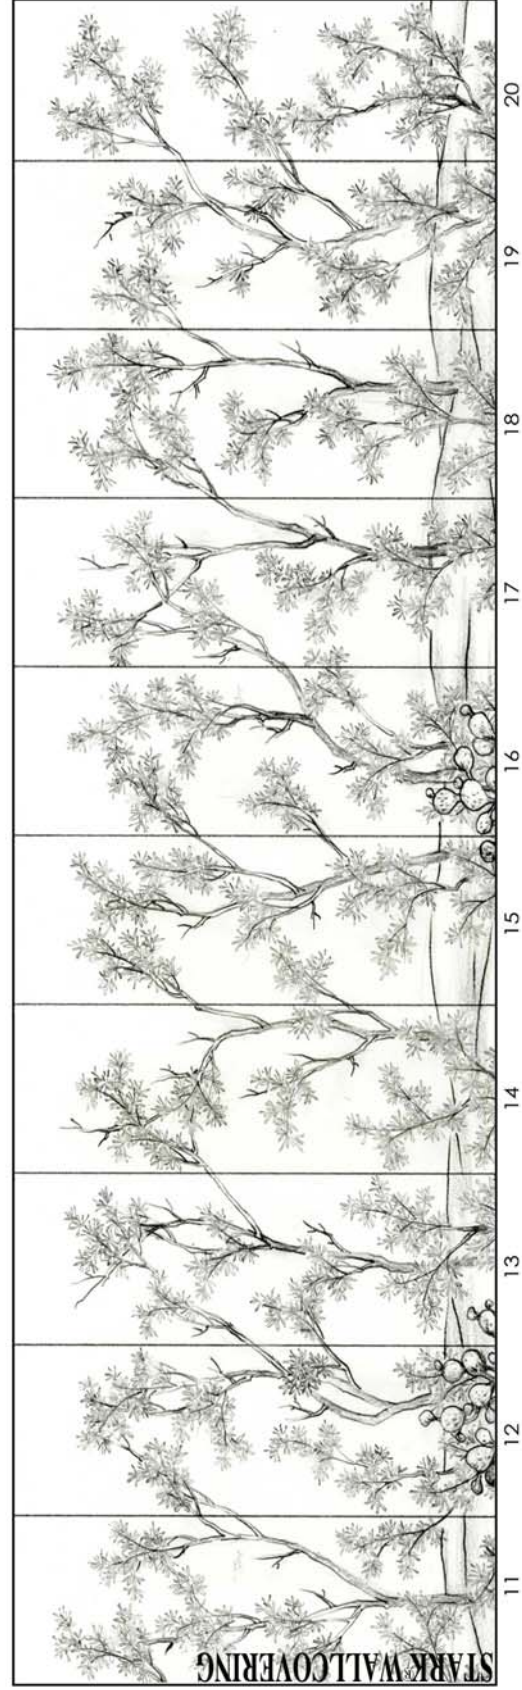

STARK®

CARPET FABRIC WALLCOVERING FURNITURE

RATEAU FOREST
CLASSIC ESTATES COLLECTION

STARK

CARPET FABRIC WALLCOVERING FURNITURE

RATEAU FOREST
CLASSIC ESTATES COLLECTION

979 THIRD AVENUE NEW YORK, NY 10002 T-212.752-9000 F-212.752-9013 E-HANDPAINTEDSCENICMURALDEPT@STARKCARPET.COM