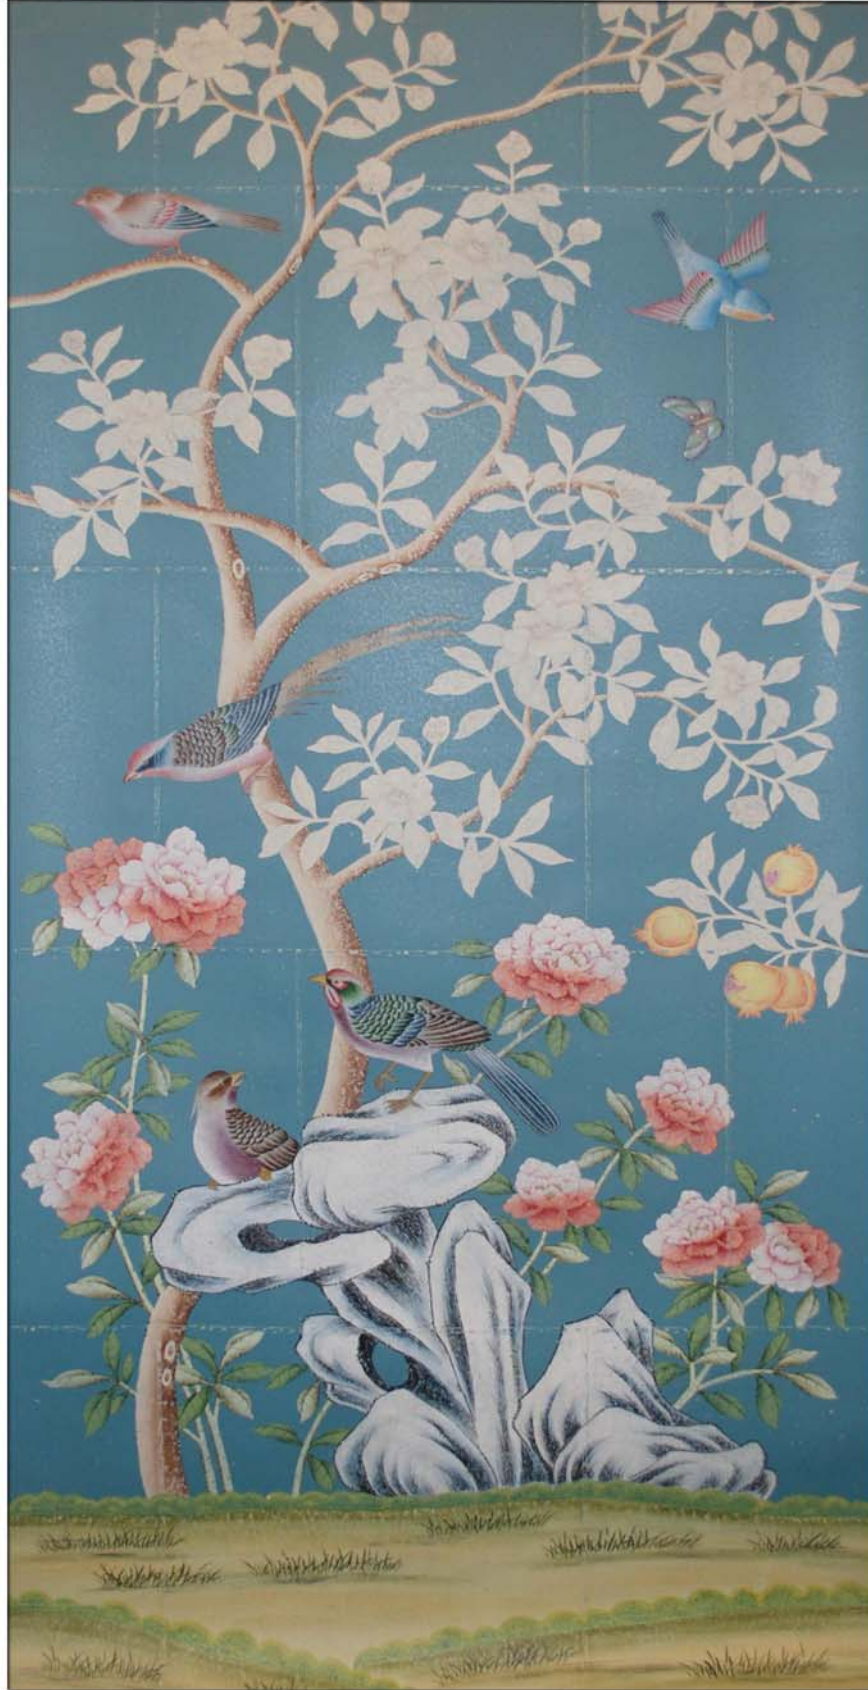

STARK

CARPET FABRIC WALLCOVERING FURNITURE

WESTPORT GARDEN
CLASSIC ESTATES COLLECTION

STARK

CARPET FABRIC WALLCOVERING FURNITURE

WESTPORT GARDEN
CLASSIC ESTATES COLLECTION

979 THIRD AVENUE NEW YORK, NY 10002 T-212.752-9000 F-212.752-9013 E-HANDPAINTEDSCENICMURALDEPT@STARKCARPET.COM